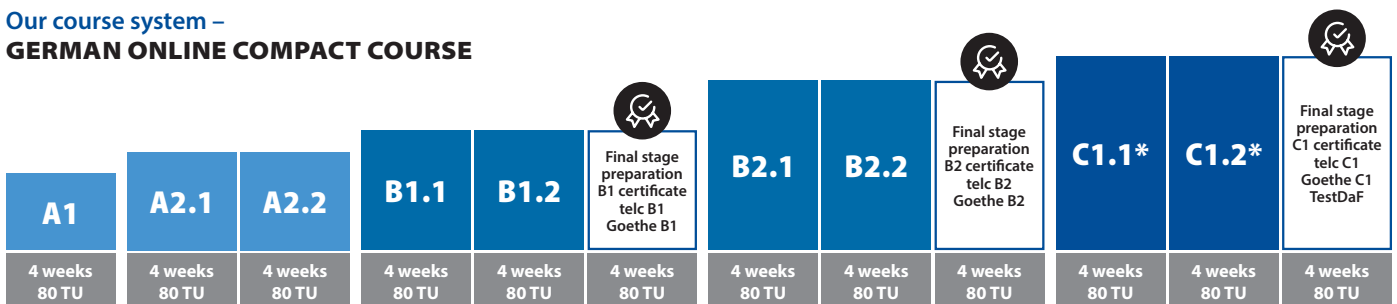

FOR SCHOOL CLASSES AND GROUPS

Would you like to travel as a group and experience Germany together?

Carl Duisberg Centren offers language courses for school classes, university and other study groups with a specially tailored recreational program such as excursions or museum visits. Get to know the capital of Germany, Berlin, the Rhineland metropolis of Cologne, the university city of Marburg, the Bavarian Oktoberfest city of Munich or the peaceful Lake Constance region!

More information:

www.carl-duisberg-german-courses.com

Our course system – GERMAN INTENSIVE COURSE

Our course system – GERMAN ONLINE COMPACT COURSE

* e.g. specialized course content, preparation for test and university courses