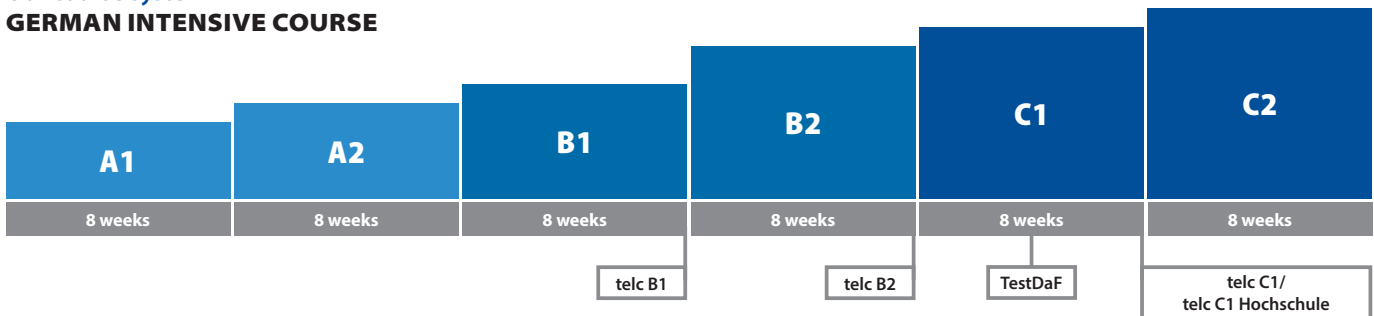

Summer Holiday Course for Teens (15–17 years)

This course combines intensive language training with a varied leisure program. After the German lessons in the morning, our attractive summer program invites you to do everything that is fun outside: stand-up paddling, beach volleyball and pedal boat rides. At the same time, language skills are practiced in casual situations.

School exchange in Germany (from 15 years old)

The extended stay abroad immerses the participants in everyday life in Germany. During the program, the students live with a carefully selected host family and attend a German school. For participants with insufficient German language skills, we recommend our preparation program "Ready for school."

FOR SCHOOL CLASSES AND GROUPS

Would you like to travel as a group and experience Germany together?

Carl Duisberg Centren offers language courses for school classes, university and other study groups with a specially tailored recreational program such as excursions or museum visits. Get to know the capital of Germany, Berlin, the Rhineland metropolis of Cologne, the university city of Marburg, the Bavarian Oktoberfest city of Munich or the peaceful Lake Constance region!

More information:

www.carl-duisberg-german-courses.com

Our course system – GERMAN INTENSIVE COURSE